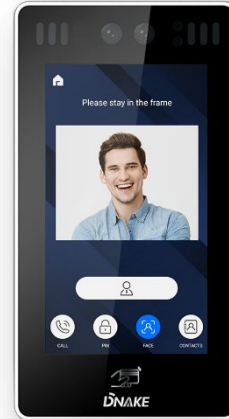

Instruction

With a compact appearance, DNAKE 905D-Y4 Pro provides an integrated security solution. It enables user to open the door by facial recognition with liveness detection, IC card and PIN Code. It also makes an easy video call with indoor monitor and mobile APP, to achieve an convenient and secure life.

Key Features

- 7-inch IPS LCD capacitive touch screen
- Open the door by face recognition (10,000 users)
- Liveness detection
- Open the door by IC card (100,000 users)
- Support SIP 2.0 protocol, easy integration with other SIP devices
- Easy integration with elevator control system

Physical

- System: Android
- RAM: 2 GB
- ROM: 8 GB
- Front Panel: Aluminum
- Power Supply: DC 12V/2A or IEEE 802.3at PoE+
- Standby Power: 5 W
- Rated Power: 25 W
- Camera: 2MP, CMOS
- IR Sensor: Support
- Wiegand Port: Support
- Ethernet Ports: 1 x RJ45, 10/100 Mbps adaptive
- Door Entry: Face, IC card (13.56MHz), PIN code, NFC
- RS485 Port: 1
- Relay Out: 1
- Exit Button: 1
- Door Magnetic: 1
- IP Rating: IP65
- Installation: Semi-Flush Mounting
- Product Size: 227 x 122 x 39.2 mm
- Flush Mounting Box Size: 184 x 66 x 50 mm
- Installation Size: 185 x 67x 51 mm
- Working Temperature: -40°C to +55°C
- Storage Temperature: -40°C to +70°C
- Working Humidity: 10% to 90% (non-condensing)

DNAKE 905D-Y4 Pro