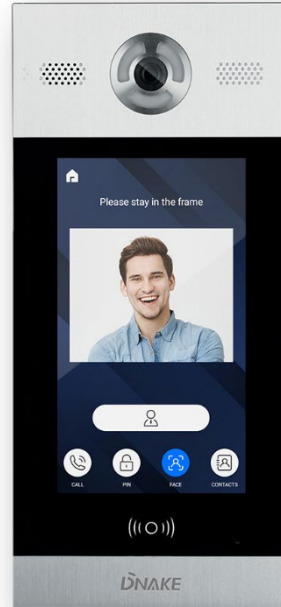

### Instruction

With an Android operating system, DNAKE 902D-B6 provides an integrated security solution. It enables user to open the door by facial recognition with liveness detection, IC card and PIN Code. It also makes an easy video call with indoor monitor and mobile APP, to achieve an convenient and secure life.

### Key Features

- 10.1-inch capacitive touch screen
- Powered by PoE or power adapter (DC12V/2A)
- Open the door by face recognition (10,000 users)
- Liveness detection
- Open the door by IC card (100,000 users)
- Support SIP 2.0 protocol, easy integration with other SIP devices
- Easy integration with elevator control system

### Physical

- System: Android
- RAM: 512 MB
- ROM: 8 GB
- Front Panel: Aluminum
- Power Supply: PoE (802.3af) or DC 12V/2A
- Standby Power: 3 W
- Rated Power: 13 W
- Camera: 2MP, CMOS
- IR Sensor: Support
- Wiegand Port: Support
- Ethernet Ports: 1 x RJ45, 10/100 Mbps adaptive
- Door Entry: Face, IC card (13.56MHz), PIN code, NFC
- RS485 Port: 1
- Relay Out: 1
- Exit Button: 1
- Door Magnetic: 1
- IP Rating: IP65
- Installation: Flush mounting
- Dimension: 400 x 180 x 45 mm
- Working Temperature: -40°C to +55°C
- Storage Temperature: -40°C to +70°C
- Working Humidity: 10% to 90% (non-condensing)

## Video

- Video Codec: H.264
- Video Resolution: up to 1920 x 1080
- Viewing angle: 100° (D)
- Max. Image Transfer Rate: 1080p – 30fps
- Light Compensation: LED white light